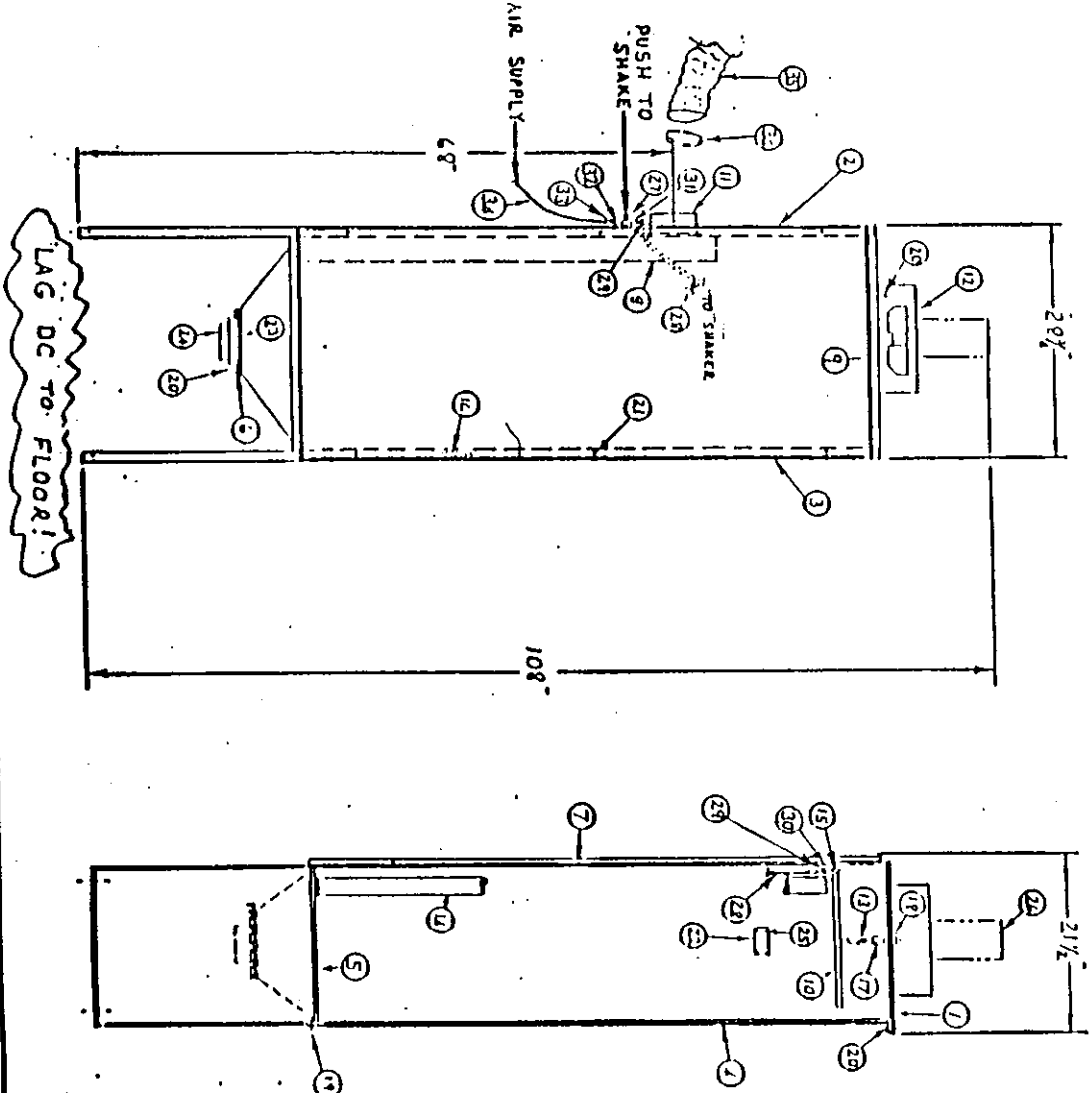

903001

NOTE:
1. SHAKER BUTTON MAY BE REMOTELY LOCATED.
2. BUTYL CAULK ALL SEAMS

TOLERANCES		REVISIONS	
SIZE	FINISH	NO.	DATE
1/16" - 1/8"	AS SHOWN	1	3-9-88
1/8" - 1/2"	AS SHOWN	2	5-25-98
1/2" - 1"	AS SHOWN	3	5-27-98
1" - 2"	AS SHOWN	4	5-27-98
2" - 6"	AS SHOWN	5	5-27-98
6" - 18"	AS SHOWN	6	5-27-98
18" - 30"	AS SHOWN	7	5-27-98
30" - 48"	AS SHOWN	8	5-27-98
48" - 72"	AS SHOWN	9	5-27-98
72" - 96"	AS SHOWN	10	5-27-98
96" - 120"	AS SHOWN	11	5-27-98
120" - 144"	AS SHOWN	12	5-27-98
144" - 168"	AS SHOWN	13	5-27-98
168" - 192"	AS SHOWN	14	5-27-98
192" - 216"	AS SHOWN	15	5-27-98
216" - 240"	AS SHOWN	16	5-27-98
240" - 264"	AS SHOWN	17	5-27-98
264" - 288"	AS SHOWN	18	5-27-98
288" - 312"	AS SHOWN	19	5-27-98
312" - 336"	AS SHOWN	20	5-27-98
336" - 360"	AS SHOWN	21	5-27-98
360" - 384"	AS SHOWN	22	5-27-98
384" - 408"	AS SHOWN	23	5-27-98
408" - 432"	AS SHOWN	24	5-27-98
432" - 456"	AS SHOWN	25	5-27-98
456" - 480"	AS SHOWN	26	5-27-98
480" - 504"	AS SHOWN	27	5-27-98
504" - 528"	AS SHOWN	28	5-27-98
528" - 552"	AS SHOWN	29	5-27-98
552" - 576"	AS SHOWN	30	5-27-98
576" - 600"	AS SHOWN	31	5-27-98
600" - 624"	AS SHOWN	32	5-27-98
624" - 648"	AS SHOWN	33	5-27-98
648" - 672"	AS SHOWN	34	5-27-98
672" - 696"	AS SHOWN	35	5-27-98
696" - 720"	AS SHOWN	36	5-27-98
720" - 744"	AS SHOWN	37	5-27-98