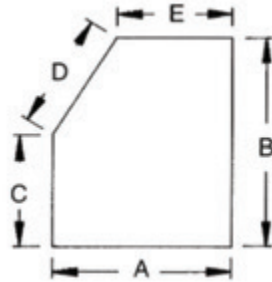

Blast-It-All® B-Series Blast Cabinets – 60" x 48" x 42"

DOOR OPENING				
A	B	C	D	E
57"	40"	21"	21"	37"

Blast-It-All® B-SERIES BLAST CABINETS - 60" X 48" X 42"					
Part Numbers	Reclaimer CFM	Dust Collector	Gun with Ceramic Nozzle	Cabinet Style	Power Source
6048-4DC	400	D10-400	#5	Suction	120-Volt AC, Single Phase
6048-7DC	700	D10-700	#5	Suction	120-Volt AC, Single Phase
6048-7M2DC	700	M2-700	#5	Suction	120-Volt AC, Single Phase
6048-7-3DC	700	D10-700	#5	Suction	Three Phase
6048-7-3M2DC	700	M2-700	#5	Suction	Three Phase
6048-9-3DC	900	D20-900	#5	Suction	Three Phase
6048-9-3M4DC	900	M4-900	#5	Suction	Three Phase
6048-7PDC	700	D10-700	#4	Pressure	120-Volt AC, Single Phase
6048-7PM2DC	700M	M2-700	#4	Pressure	120-Volt AC, Single Phase
6048-7P-3DC	700	D10-700	#4	Pressure	Three Phase
6048-7P-3M2DC	700	M2-700	#4	Pressure	Three Phase
6048-9P-3DC	900	D20-900	#4	Pressure	Three Phase
6048-9P-3M4DC	900	M4-900	#4	Pressure	Three Phase

Part Numbers	OPTIONAL ACCESSORIES	
	Description	
007354	Wearkit – 700 CFM Cabinets <i>Includes Reclaim Wear Plate, Tungsten Carbide Nozzle, Rubber Curtains (Sides and Back)</i>	
007355	Wearkit – 900 CFM Cabinets <i>Includes Reclaim Wear Plate, Tungsten Carbide Nozzle, Rubber Curtains (Sides and Back)</i>	
010534	Vertical Door, Left Side, Manual Lift	
010533	Vertical Door, Right Side, Manual Lift	