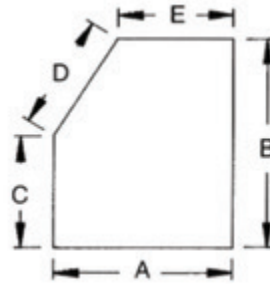

## Blast-It-All® B-Series Blast Cabinets – 60" x 60" x 42"

DOOR OPENING				
A	B	C	D	E
57"	40"	21"	21"	37"

Blast-It-All® B-SERIES BLAST CABINETS - 60" X 60" X 42"					
Part Numbers	Reclaimer CFM	Dust Collector	Gun with Ceramic Nozzle	Cabinet Style	Power Source
6060-9-3DC	900	D20-900	#5	Suction	Three Phase
6060-9-3M4DC	900	M4-900	#5	Suction	Three Phase
6060-9P-3DC	900	D20-900	#4	Pressure	Three Phase
6060-9-P-3M4DC	900	M4-900	#4	Pressure	Three Phase

Part Numbers	OPTIONAL ACCESSORIES	
	Description	
007357	Wearkit – 60" x 60" x 42" Cabinets <i>Includes Reclaim Wear Plate, Tungsten Carbide Nozzle, Rubber Curtains (Sides and Back)</i>	
010532	Vertical Door, Left Side, Manual Lift	
010531	Vertical Door, Right Side, Manual Lift	