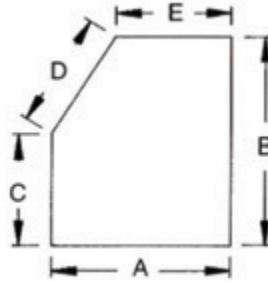

Blast-It-All® B-Series Blast Cabinets – 60" x 60" x 42"

DOOR OPENING				
A	B	C	D	E
57"	40"	21"	21"	37"

Blast-It-All® B-SERIES BLAST CABINETS - 60" X 60" X 42"					
Part Numbers	Reclaimer CFM	Dust Collector	Gun with Ceramic Nozzle	Cabinet Style	Power Source
6060-9-3DC	900	D20-900	#5	Suction	Three Phase
6060-9-3M4DC	900	M4-900	#5	Suction	Three Phase
6060-9P-3DC	900	D20-900	#4	Pressure	Three Phase
6060-9-P-3M4DC	900	M4-900	#4	Pressure	Three Phase

Part Numbers	OPTIONAL ACCESSORIES	
	Description	
007357	Wearkit – 60" x 60" x 42" Cabinets <i>Includes Reclaim Wear Plate, Tungsten Carbide Nozzle, Rubber Curtains (Sides and Back)</i>	
010532	Vertical Door, Left Side, Manual Lift	
010531	Vertical Door, Right Side, Manual Lift	